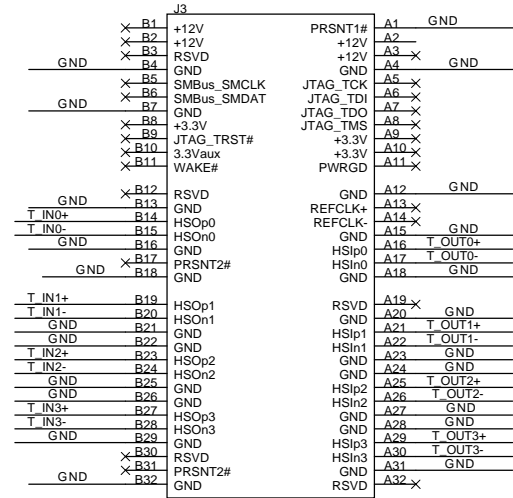

# PCI Express Connector

Catalyst Enterprises, Inc.			
Title			
INF2PCIEXP Edge			
Size	Document Number	Rev	
B	450-0149-001b	A	
Date:	Monday, August 09, 2004	Sheet	1 of 1