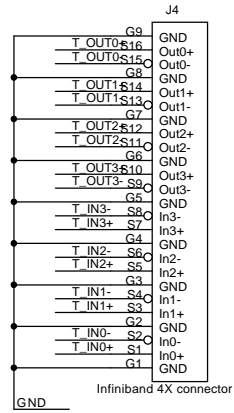

# PCI Express Connector

Catalyst Enterprises, Inc.			
Title			
INF2PCIEXP Edge			
Size	Document Number	Rev	
B	450-0149-001b	A	
Date:	Monday, August 09, 2004	Sheet	1 of 1